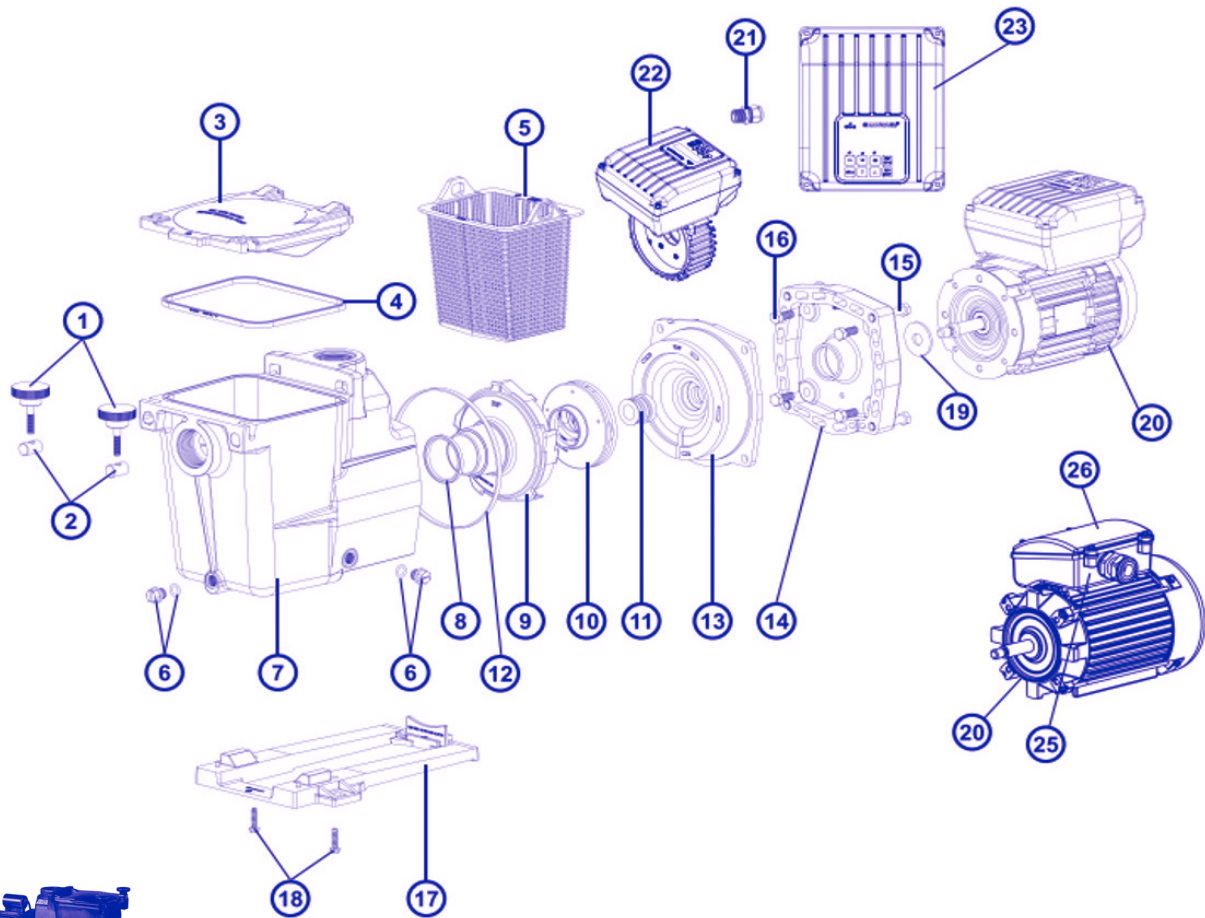

SUPER PUMP

- SP1606XW81
- SP1608XW111
- SP1611XW161
- SP2616XW221
- SP2622XW251
- SP1611XW163
- SP2616XW223
- SP2622XW253

PÁG.
54

PIEZA N°	DESCRIPCIÓN	COD.	REF.	UD/CAJA	PRECIO €
1 + 2	ROTULA + TORNILLO MARIPOSA SUPER PUMP	SPX1600PN	SPX1600PN	1	
3	TAPA PREFILTRO SUPER PUMP	SPX1600D	SPX1600D	1	
4	JUNTA PREFILTRO SUPER PUMP	SPX1600S	SPX1600S	1	
5	CESTILLO SUPER PUMP	SPX1600M	SPX1600M	1	
6	TAPON DE VACIADO SUPER PUMP	SPX1700FG	SPX1700FG	1	
7	CUERPO BOMBA 1,5" SUPER PUMP	SPX1600AA	SPX1600AA	1	
7	CUERPO BOMBA 2" SUPER PUMP	SPX1620AE	SPX1620AE	1	
8	JUNTA DIFUSOR SUPER PUMP	SPX1600R	SPX1600R	1	
9	DIFUSOR 1,5" SUPER PUMP	SPX1608BEX	SPX1608BEX	1	
	DIFUSOR 2" SUPER PUMP	SPX2600BE	SPX2600BE	1	
10	TURBINA 0,75HP 1,5" SUPER PUMP	SPX1608CEX	SPX1608CEX	1	
	TURBINA 1HP 1,5" SUPER PUMP	SPX1611CEX	SPX1611CEX	1	
	TURBINA 1,5HP 1,5" SUPER PUMP	SPX1616CEX	SPX1616CEX	1	
	TURBINA 0,75HP 2" SUPER PUMP	SPX2607CE	SPX2607CE	1	
	TURBINA 1HP 2" SUPER PUMP	SPX2610CE	SPX2610CE	1	
	TURBINA 1,5HP 2" SUPER PUMP	SPX2615CE	SPX2615CE	1	
11	CIERRE MECANICO SUPER PUMP	SPX1600Z2	SPX1600Z2	1	
12	JUNTA CUERPO INTERMEDIO SUPER PUMP	SPX1600T	SPX1600T	1	
13+14	PLATO CIERRE + SOPORTE 1,5" SUPER PUMP	SPX1600EKT	SPX1600EKIT	1	
13+14	PLATO CIERRE +SOPORTE 2" SUPER PUMP	SPX2600EKT	SPX2600EKIT	1	
15	TORNILLO CABEZA HEXAGONAL SUPER PUMP	SPX1600Z4	SPX1600Z4	1	
16	TORNILLO MOTOR SUPER PUMP	SPX0125Z4E	SPX0125Z4E	1	
17	SOPORTE BOMBA SUPER PUMP	SPX2600G1	SPX2600G1	1	
18	TORNILLO CABEZA HEXAGONAL SUPER PUMP	SPX1600Z5	SPX1600Z5	1	
19	ARANDELA DE SEPARACION SUPER PUMP	SPX0125FS1	SPX0125FS1	1	
20	MOTOR 0,75HP MONO. SUPER PUMP	SPX0550M	SPX0550M	1	
	MOTOR 0,75HP TRIF. SUPER PUMP	SPX0550T	SPX0550T	1	
	MOTOR 1HP MONO. SUPER PUMP	SPX0750M	SPX0750M	1	
	MOTOR 1HP TRIF. SUPER PUMP	SPX0750T	SPX0750T	1	
	MOTOR 1,5HP MONO. SUPER PUMP	SPX1100M	SPX1100M	1	
	MOTOR 1,5HP TRIF. SUPER PUMP	SPX1100T	SPX1100T	1	
	MOTOR 2HP MONO. SUPER PUMP	SPX1500M	SPX1500M	1	
	MOTOR 2HP TRIF. SUPER PUMP	SPX1500T	SPX1500T	1	
21	PRENSA ESTOPAS SUPER PUMP	SPX1100PE	SPX1100PE	1	
4+8+11+12+19	RETEN Y JUNTAS SUPER PUMP	SPX1600GS	SPX1600GS	1	
25	CAJA DE CONEXIÓN SUPER PUMP	CVX2500156	CVX2500156	1	
26	TAPA SUPER PUMP	CVX2510135	CVX2510135	1	
	VENTILADOR 0,5HP - 1,5HP SUPER PUMP	V0004	V0004	1	
	VENTILADOR 2HP SUPER PUMP	V0005	V0005	1	
	CORAZA VENTILADOR 0,5HP-1,5HP SUPER PUMP	CVX0241	CVX0241	1	
	CORAZA VENTILADOR 2HP SUPER PUMP	CVX0242	CVX0242	1	